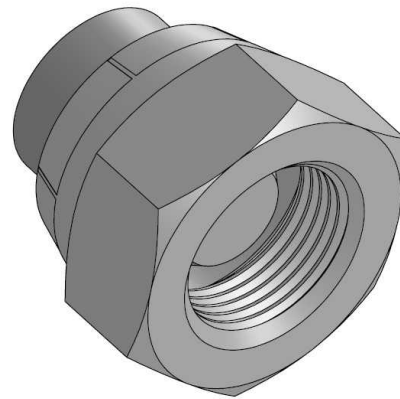

BSP swivel female plug

Stainless Steel AISI 316-L

Part n°	R1	L	HEX 1
Z107504	1/4" BSP	14	19
Z107506	3/8" BSP	15	22
Z107508	1/2" BSP	17	27
Z107512	3/4" BSP	20,5	32
Z107516	1" BSP	23,5	41
Z107520	1" 1/4 BSP	25,5	50
Z107524	1" 1/2 BSP	27,5	55
Z107532	2" BSP	26	70