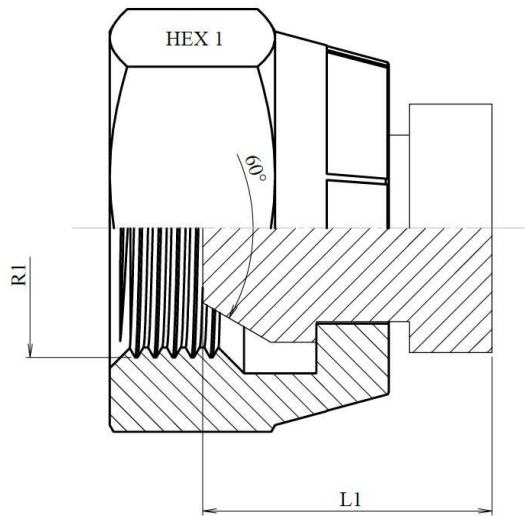

BSP swivel female plug

Stainless Steel AISI 316-L

Part n°	R1	L	HEX 1
Z107504	1/4" BSP	14	19
Z107506	3/8" BSP	15	22
Z107508	1/2" BSP	17	27
Z107512	3/4" BSP	20,5	32
Z107516	1" BSP	23,5	41
Z107520	1" 1/4 BSP	25,5	50
Z107524	1" 1/2 BSP	27,5	55
Z107532	2" BSP	26	70