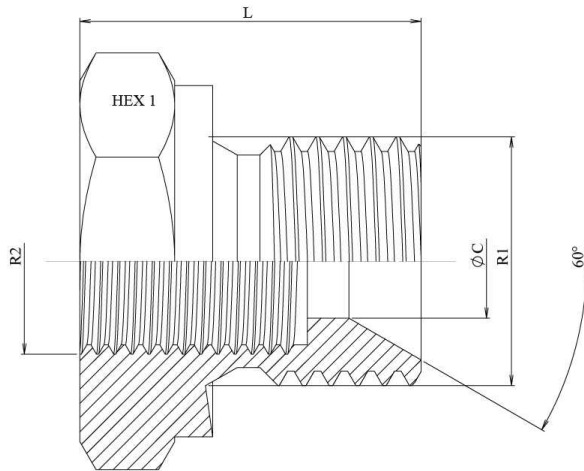

Reducer plug male BSP 60° - fixed female BSP

Stainless Steel AISI 316-L

1/1

Part n°	R1	R2	L	HEX 1	ØC
Z11500402	1/4" BSP	1/8" BSP	18	19	6
Z11500602	3/8" BSP	1/8" BSP	21	22	7
Z11500604	3/8" BSP	1/4" BSP	21	22	12
Z11500804	1/2" BSP	1/4" BSP	25	27	11
Z11500806	1/2" BSP	3/8" BSP	25	27	11
Z11501208	3/4" BSP	1/2" BSP	26,5	32	19
Z11501608	1" BSP	1/2" BSP	31,5	41	19
Z11501612	1" BSP	3/4" BSP	31,5	41	23
Z11502012	1" 1/4 BSP	3/4" BSP	35	50	26
Z11502016	1" 1/4 BSP	1" BSP	35	50	26
Z11502416	1" 1/2 BSP	1" BSP	38	55	30,9
Z11503216	2" BSP	1" BSP	41	65	45
Z11503224	2" BSP	1" 1/2 BSP	41	65	44