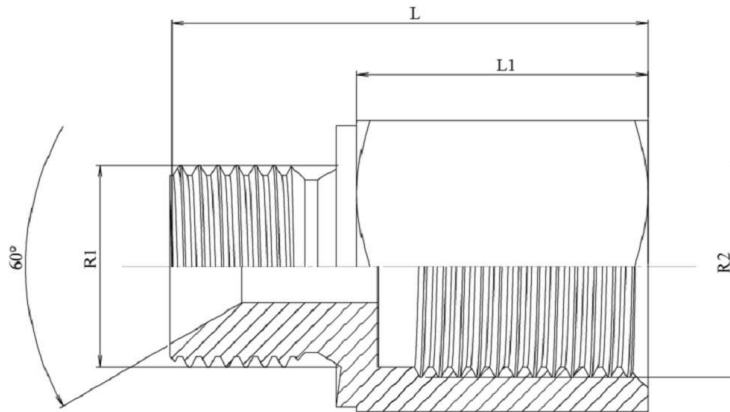

Adaptor male BSP 60° - fixed female BSP

Stainless Steel AISI 316-L

1/1

Part n°	R1	R2	L	L1	HEX 1	ØC
Z106002	1/8" BSP	1/8" BSP	27	18	14	3,5
Z106004	1/4" BSP	1/4" BSP	34	21	19	6
Z106006	3/8" BSP	3/8" BSP	31	17	22	8
Z106008	1/2" BSP	1/2" BSP	42,5	25	27	11
Z106012	3/4" BSP	3/4" BSP	45	26,5	32	16
Z106016	1" BSP	1" BSP	50	28,5	41	22
Z106020	1"1/4 BSP	1"1/4 BSP	57	32	50	28,5
Z106024	1"1/2 BSP	1"1/2 BSP	67	40	55	33
Z106032	2" BSP	2" BSP	68	40	70	46